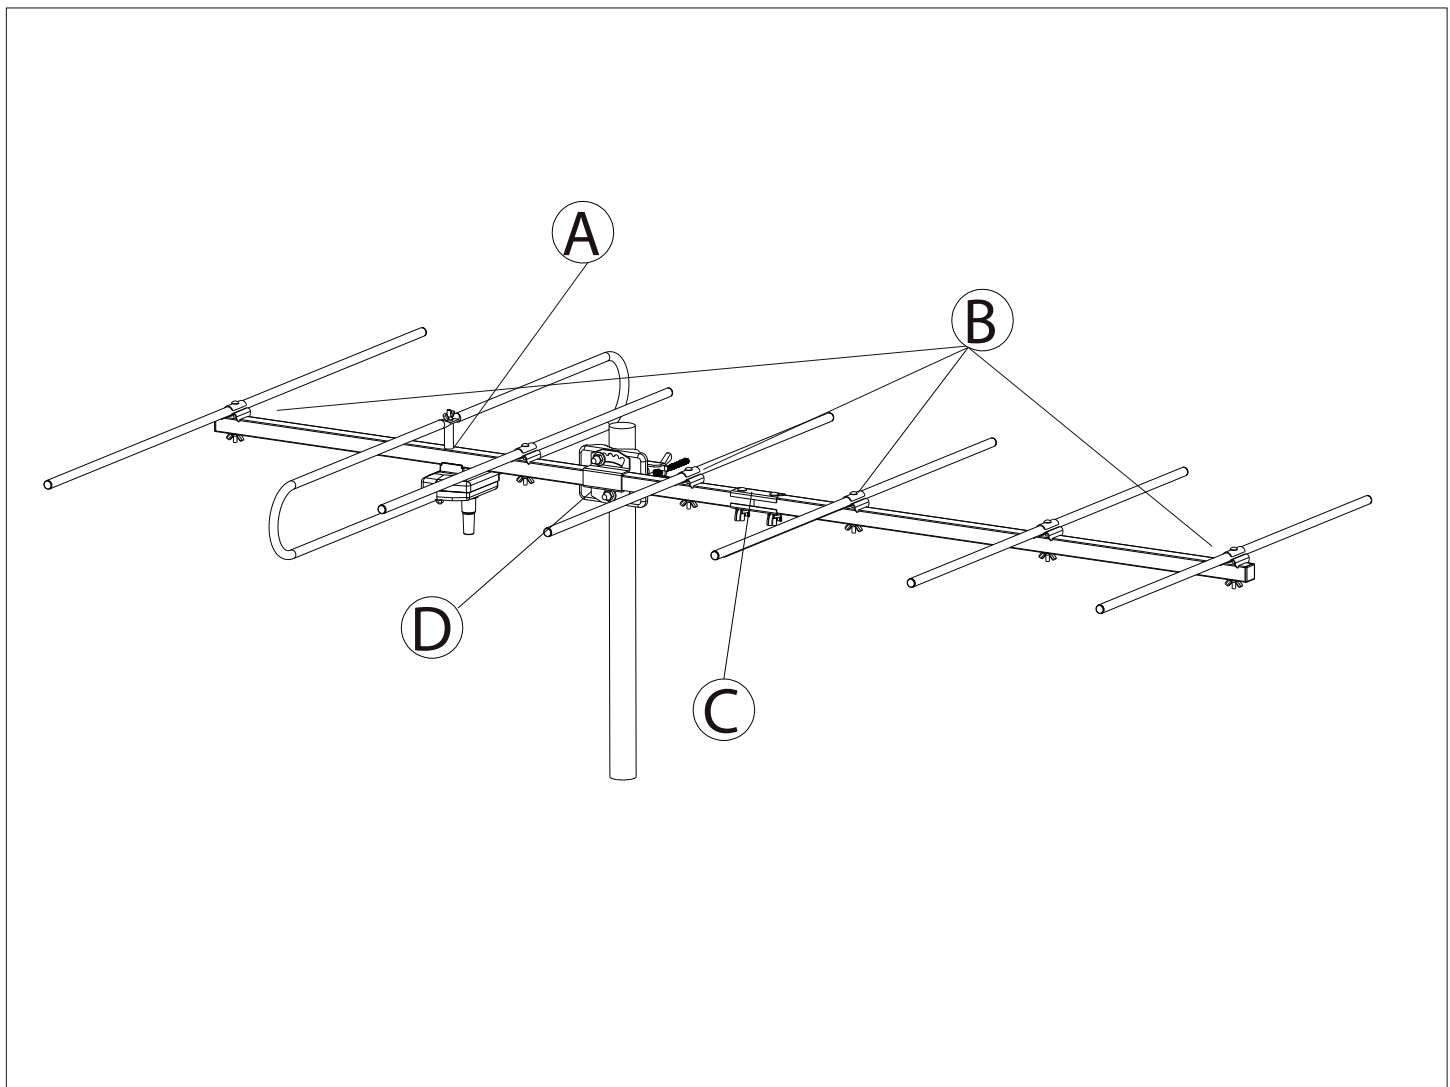

nedis

ANORV80ME

TV Antenna VHF

Technical data:

Frequency Range	Channels	Impedance	No. of elements	Antenna Gain	Front-back ratio	Beam width H/V	Antenna Length
174~230 Mhz	5-12	75 Ω	7	8-13dB	8-13dB	H48°/V50°	1348mm

Antenna connection:

nedis

Antenna connection: