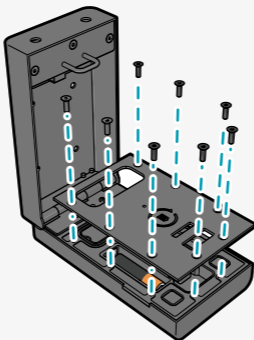


Smart Bluetooth® Lockbox

Nedis SmartLife

Installation

BTHKB10BK

Scan the QR code for more information about your
Nedis product or go to: ned.is/bthkb10bk

Download

Nedis SmartLife

1

2

3

Option A

4

Option A

3

Option B

4