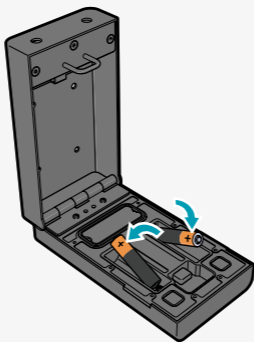


Smart Bluetooth® Lockbox

Nedis SmartLife

Installation

BTHKB10BK

Scan the QR code for more information about your
Nedis product or go to: ned.is/bthkb10bk

Download

Nedis SmartLife

1