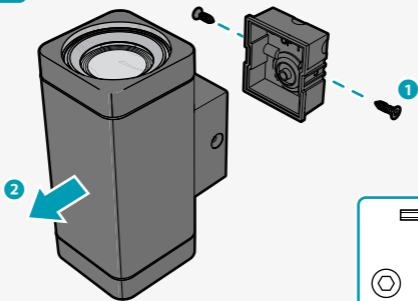

Smart Bluetooth Outdoor Wall Light

Nedis SmartLife

Installation

BTLOW05RGBW

Scan the QR code for more information about your
Nedis product or go to: ned.is/btlow05rgbw

Download

Nedis SmartLife

1