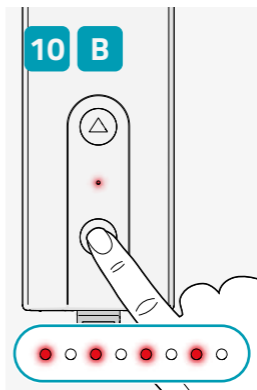

Lower limit