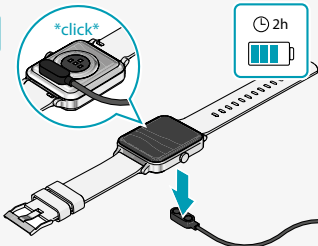


SmartLife Smartwatch

Nedis SmartLife

Installation

BTSW30BK

Scan the QR code for more information
about your Nedis product or go to:
ned.is/btsw30bk

Download

Nedis SmartLife

1