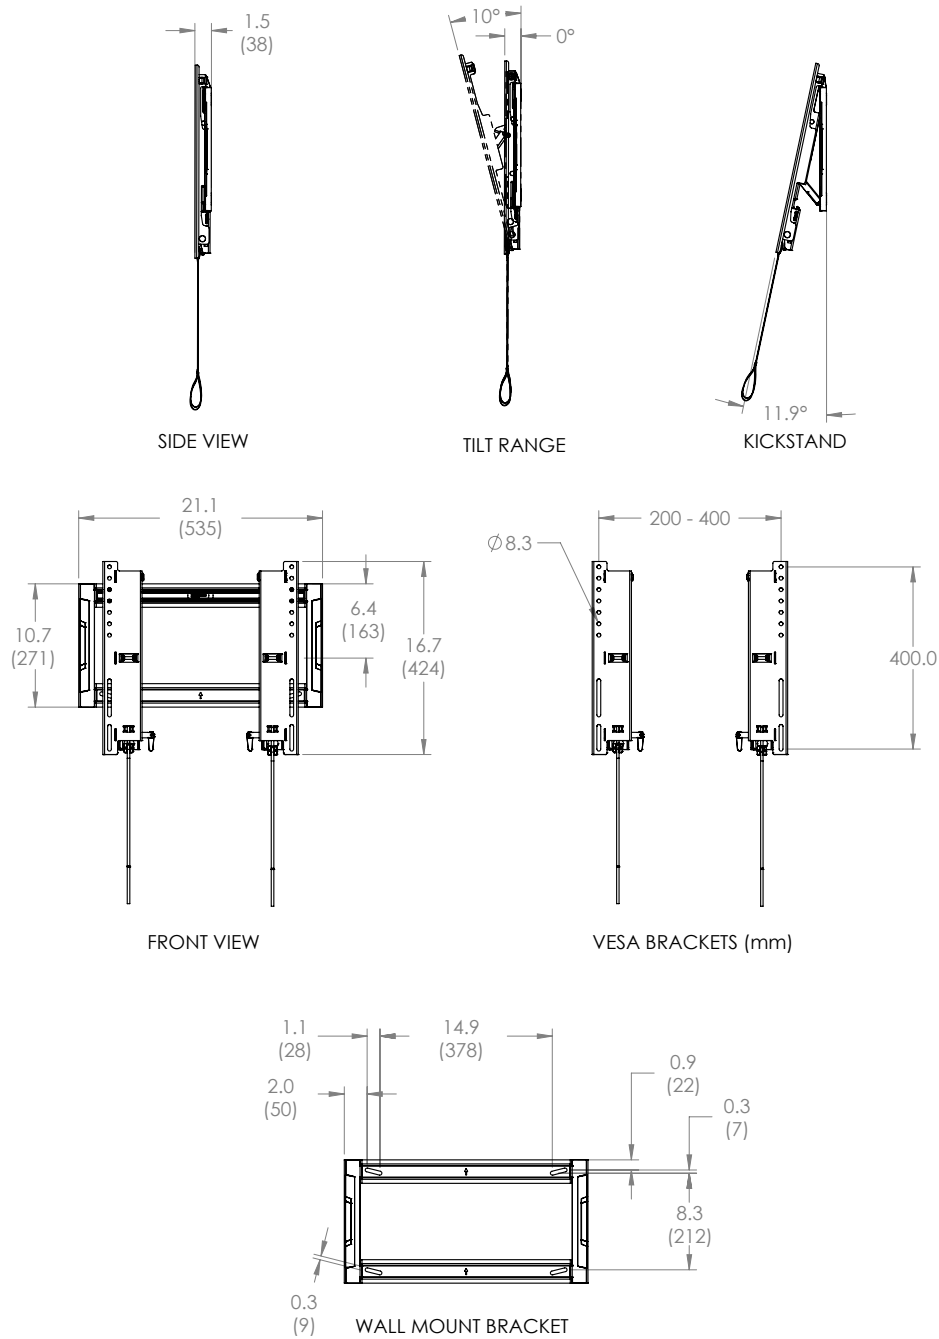

# OE80T product information sheet

The OE80T is a low profile, tilt mount for the popular TV size range of 27–47". The OmniElite series is a high-end line of mounts for larger, lighter TVs. Whether looking for a fixed, tilt or full motion mount, the OmniElite series will provide a solution with all the bells and whistles for a truly superior installation.

## Product Specifications\*

**Fits most:** 27–47" TVs  
**Supports up to:** 80 lbs (36.3 kg)  
**Tilt:** Up to 10°  
**Mounting profile:** 1.5" (3.8 cm)  
**VESA compliance:** 200x200 to 400x400  
**Warranty:** 5 years  
**Color:** Black

## Series

OE80FM

OE80T

OE80F

Designed with patented gravity tilt and precise tolerances to make adjusting a TV easy and reliable.

\*Subject to change

[800.MOUNT.IT](http://800.MOUNT.IT) (800.668.6848)

OMNI MOUNT

# OE80T technical data sheet

inches (mm)

	<b>Packaging UPC</b>	<b>MC UPC</b>	<b>Dimensions WxDxH Inches (mm)</b>	<b>Wt lbs (kg)</b>	<b>Qty</b>
<b>Americas</b>	698833040722	10698833040729	<b>Box</b> 23 x 12.8 x 3.5 (585x325x90)	12.8 (5,82)	NA
<b>International</b>	698833040722	10698833040729	<b>MC</b> 24.4 x 13.3 x 7.7 (620x338x195)	28 (12,7)	2