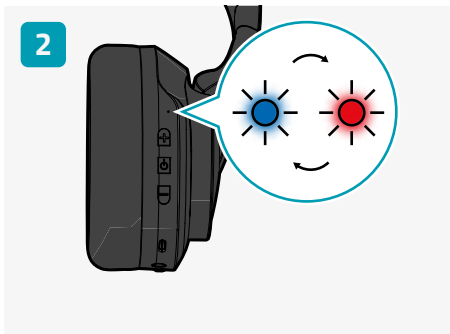


Smart Bluetooth® Over-Ear Headphones

Installation

HPBT6024BK

Nedis SmartLife

Scan the QR code for more information about your
Nedis product or go to: ned.is/hpbt6024bk

Download

Nedis SmartLife

3