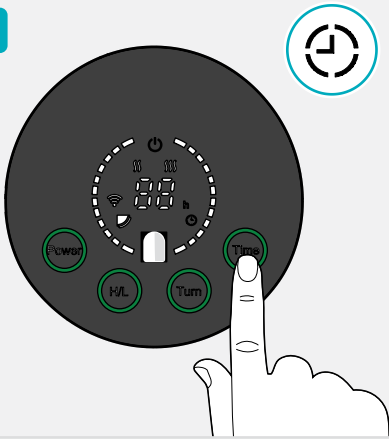

Smart Patio Heater

Installation and use

HTPA21BKW

Nedis SmartLife

Scan the QR code for more information about your Nedis product or go to: ned.is/htpa21bkw

5

6

7