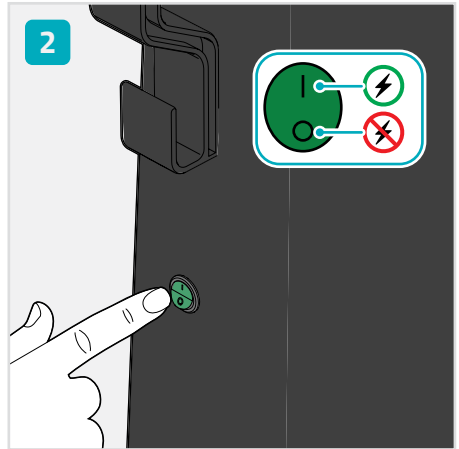

Smart Patio Heater

Installation and use

HTPA21BKW

Nedis SmartLife

Scan the QR code for more information about your Nedis product or go to: ned.is/htpa21bkw

5

6

7