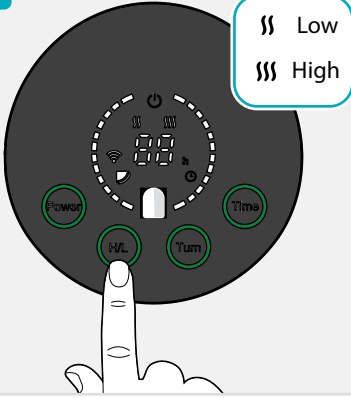

Smart Patio Heater

Installation and use

HTPA21BKW

Nedis SmartLife

Scan the QR code for more information about your Nedis product or go to: ned.is/htpa21bkw

5

6

7