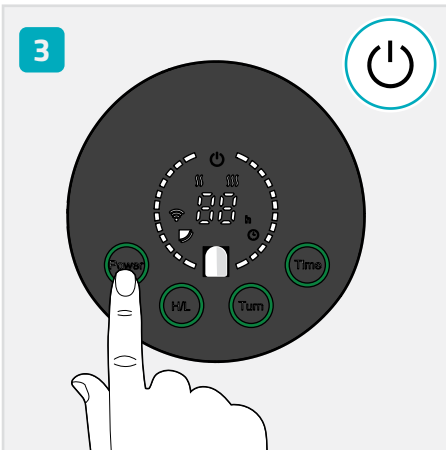

Smart Patio Heater

Installation and use

HTPA21BKW

Nedis SmartLife

Scan the QR code for more information about your Nedis product or go to: ned.is/htpa21bkw

5

6

7