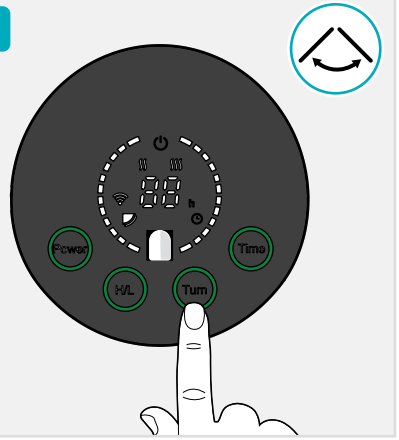

Smart Patio Heater

Installation and use

HTPA21BKW

Nedis SmartLife

Scan the QR code for more information about your Nedis product or go to: ned.is/htpa21bkw

5

6

7