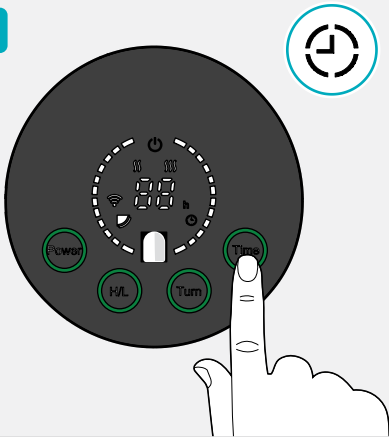

Smart Patio Heater

Installation and use

HTPA21BKW

Nedis SmartLife

Scan the QR code for more information about your Nedis product or go to: ned.is/htpa21bkw

5

6

7