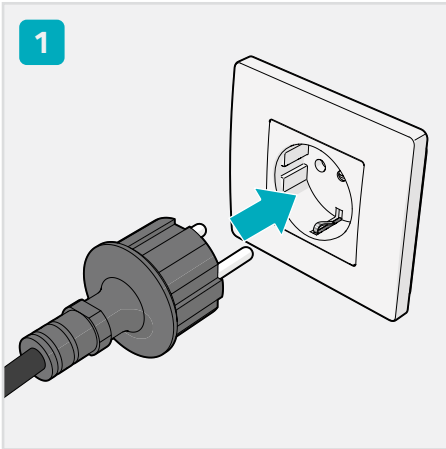

Smart Patio Heater

Installation and use

HTPA21BKW

Nedis SmartLife

Scan the QR code for more information about your Nedis product or go to: ned.is/htpa21bkw

5

6

7