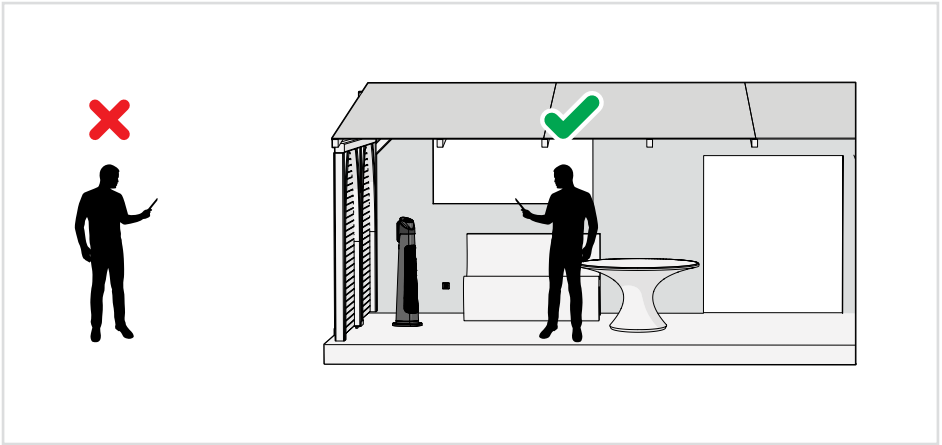

Smart Patio Heater

Installation and use

HTPA21BKW

Nedis SmartLife

Scan the QR code for more information about your Nedis product or go to: ned.is/htpa21bkw

5

6

7