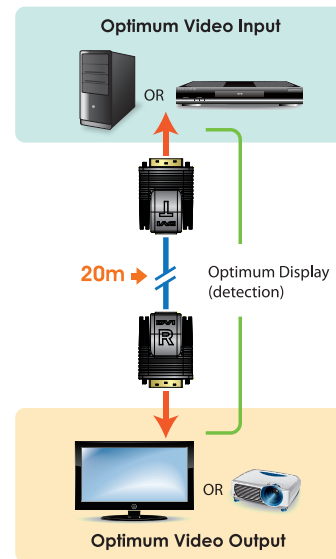

## Mini Cat 5 DVI Extender

The VE066 Mini Cat 5 DVI Extender allows you to increase the distance between your DVI display and DVI source by up to 20 m using only one Cat 5e or Cat 6 cable, providing a convenient way to replace heavy and expensive DVI cables. With hot-plugging support, easily add or remove the VE066 Transmitter connected to the source or the VE066 Receiver connected to the display without having to power down the devices. Compatible with all ATEN DVI switches and DVI splitters, the VE066 Mini Cat 5 DVI Extender is a compact, convenient and economical way to extend your DVI display.

### Features

- Extends the distance between DVI source and DVI display
- Uses Cat 5e cable to connect the Transmitter and Receiver units
- Long distance transmission – up to 15 m for 1080p; up to 20 m for 1080i (HDTV)\*
- HDCP 1.1 Compliant
- Supports hot-plugging
- Superior video quality – HDTV resolutions of 720p, 1080i and 1080p (1920x1080); SVGA, SXGA, UXGA and WUXGA (1920x1200)
- Compact housing
- Compatible with all ATEN DVI switches and DVI splitters
- Supports LCD Screen, Plasma TV, and projectors
- Perfect for Home entertainment system, Outdoors multimedia display, Surveillance system, Projector extender, Airport flight schedule display
- Smart Video Display - Image quality is optimized based on the available resolution of the output device

### Specifications

Function		VE066T	VE066R
Connectors	DVI In	1 x DVI-D Male (Gold)	N/A
	DVI Out	N/A	1 x DVI-D Male (Gold)
	Unit to Unit	1 x RJ-45 Female	
Video Resolution		HDTV resolutions of 720p, 1080i, 1080p (1920 x 1080); PC resolutions of SVGA, SXGA, UXGA, WUXGA, (1920 x 1200)	
Transmission Distance		15 m for 1080p; 15 m for 1600 x 1200; 20 m for 1080i	
Environment	Operating Temp.	0–50°C	
	Storage Temp.	-20–60°C	
	Humidity	0–80% RH, Non-condensing	
Physical Properties	Housing	Plastic	
	Weight	47g	
	Dimensions (L x W x H)	5.66 x 4.07 x 2.15 cm	