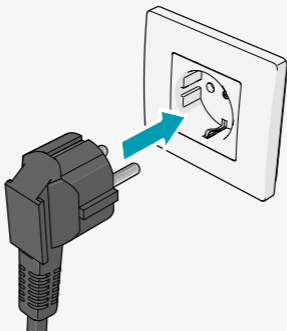


Smart Wi-Fi motorized ceiling mount

Nedis SmartLife

Connecting your TV mount to
the SmartLife app

TVCM5850BK

Scan the QR code for more information about your
Nedis product or go to: ned.is/tvcm5850bk

Download

Nedis SmartLife

1

2

Please follow the steps in the app. After clicking the + in the app, your mount should show at the top of the screen automatically after a couple of seconds. Then you can click on it and after a couple of clicks it will be connected.