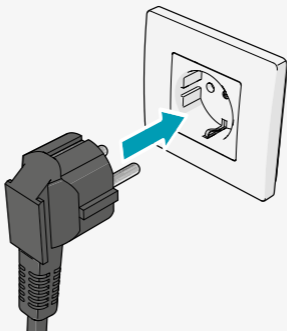


Smart Wi-Fi TV Lift

Nedis SmartLife

Connecting your TV mount to
the SmartLife app

TVSM5840BK

Scan the QR code for more information about your
Nedis product or go to: ned.is/tvsm5840bk

Download

Nedis SmartLife

1

2

Please follow the steps in the app. After clicking the + in the app, your mount should show at the top of the screen automatically after a couple of seconds. Then you can click on it and after a couple of clicks it will be connected.