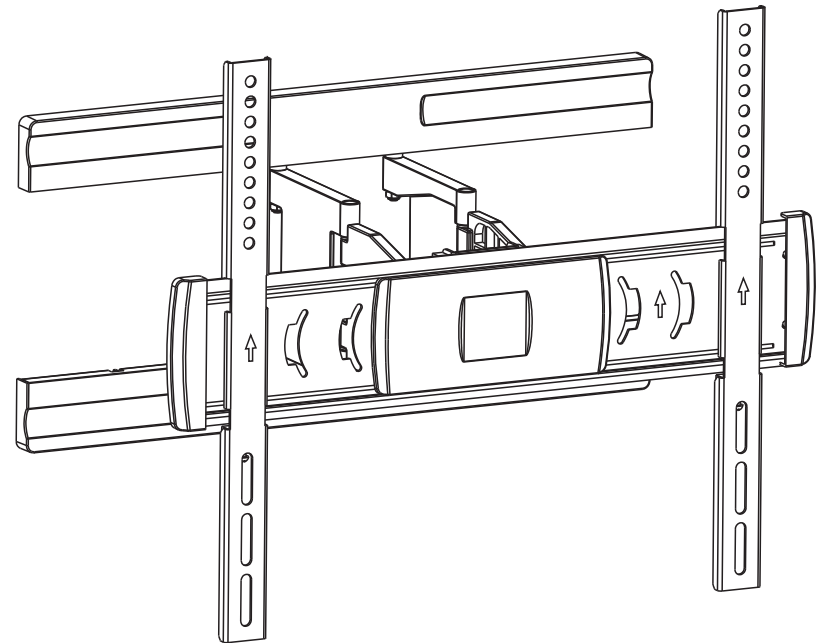

## TVWM3550BK INSTALLATION MANUAL

<b>TVWM3530BK</b>	 300x300/400x200 400x400	 55" MAX	 30kg (66lbs) RATED
<b>TVWM3550BK</b>	 300x300/400x200 400x400/600x400	 70" MAX	