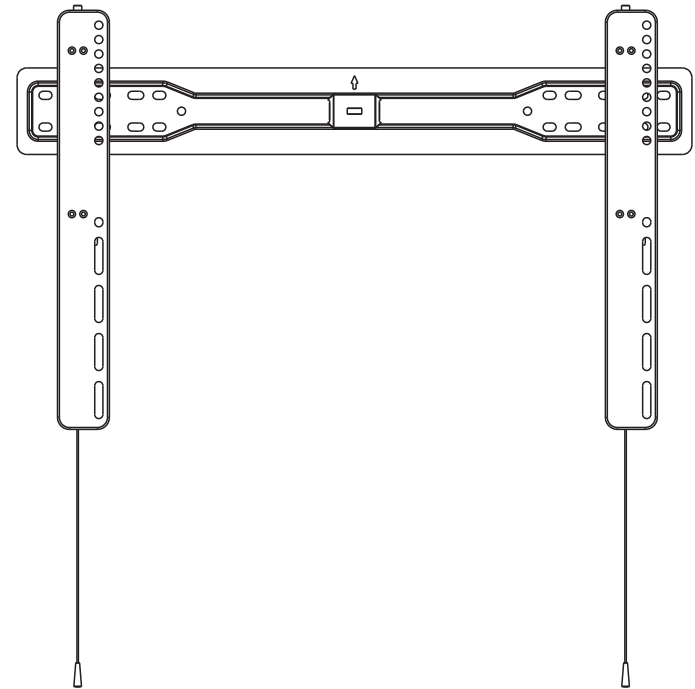

## TVWM5050BK INSTALLATION MANUAL

TVWM5050BK

200x200/300x200  
300x300/400x200  
400x300/400x400  
600x400