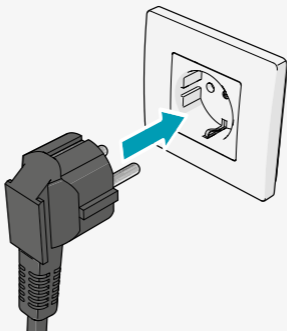


Smart Wi-Fi Full Motion Motorized TV Wall Mount

Nedis SmartLife

**Connecting your TV mount to
the SmartLife app**

TVWM5880BK

Scan the QR code for more information about your
Nedis product or go to: ned.is/tvwm5880bk

Download

Nedis SmartLife

1

2

Please follow the steps in the app. After clicking the + in the app, your mount should show at the top of the screen automatically after a couple of seconds. Then you can click on it and after a couple of clicks it will be connected.