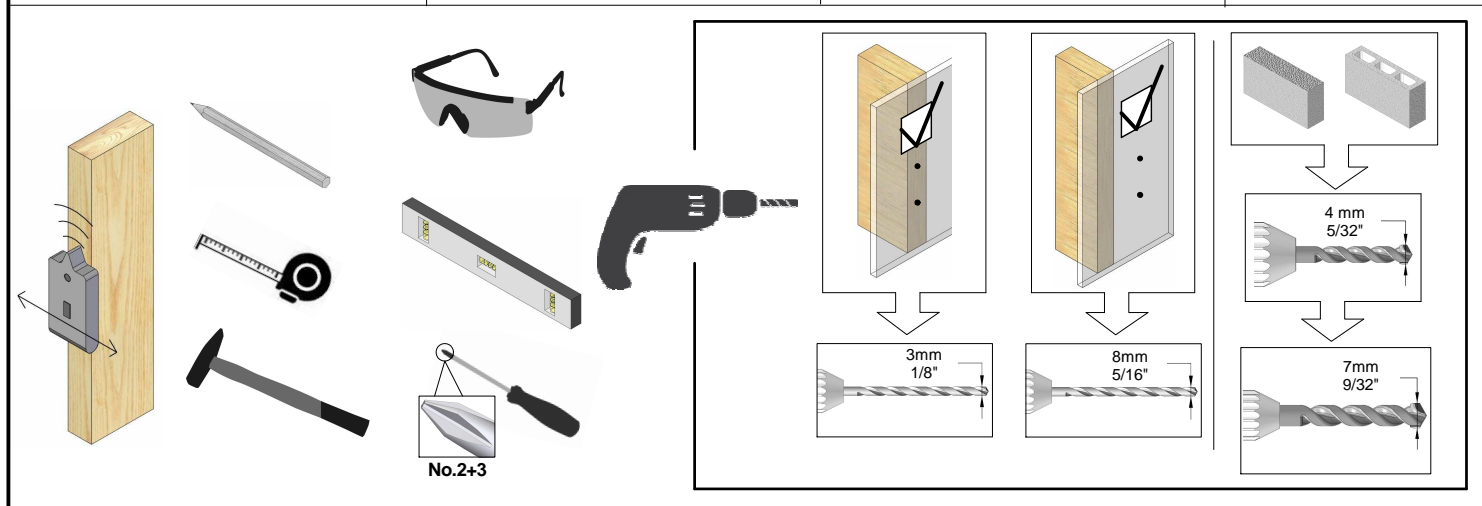

Fits all Tablets 7" - 12" / 17.8 - 30.5cm	Max	
	US 2.2 lbs	EU 1 kg

1C