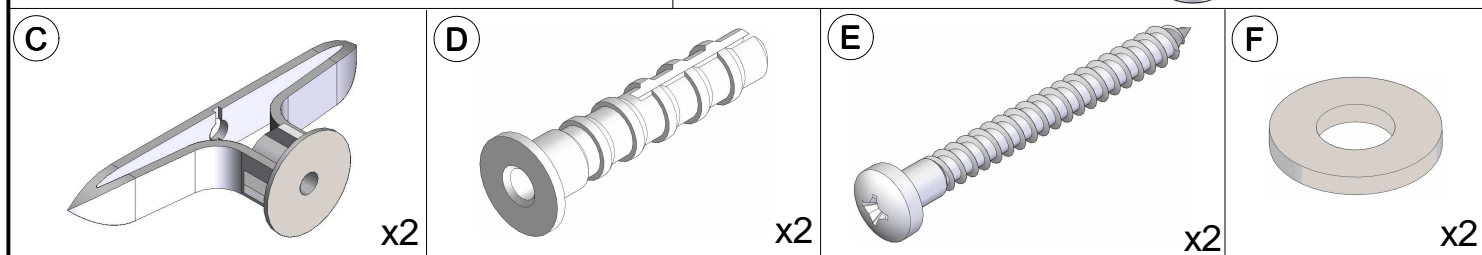

Fits all Tablets 7" - 12" / 17.8 - 30.5cm	Max	
	US 2.2 lbs	EU 1 kg

1C