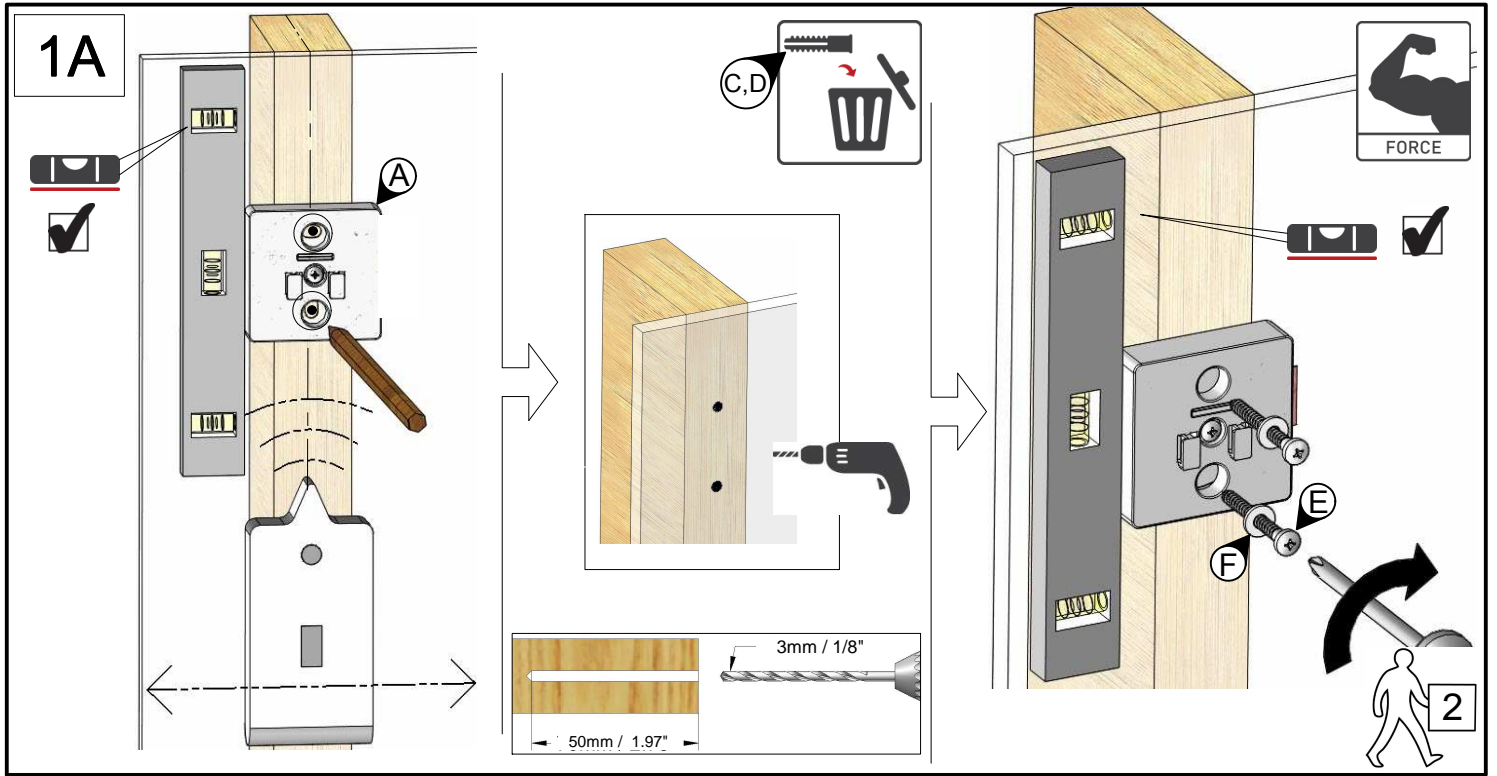

Fits all Tablets 7" - 12" / 17.8 - 30.5cm	Max	
	US 2.2 lbs	EU 1 kg

1C