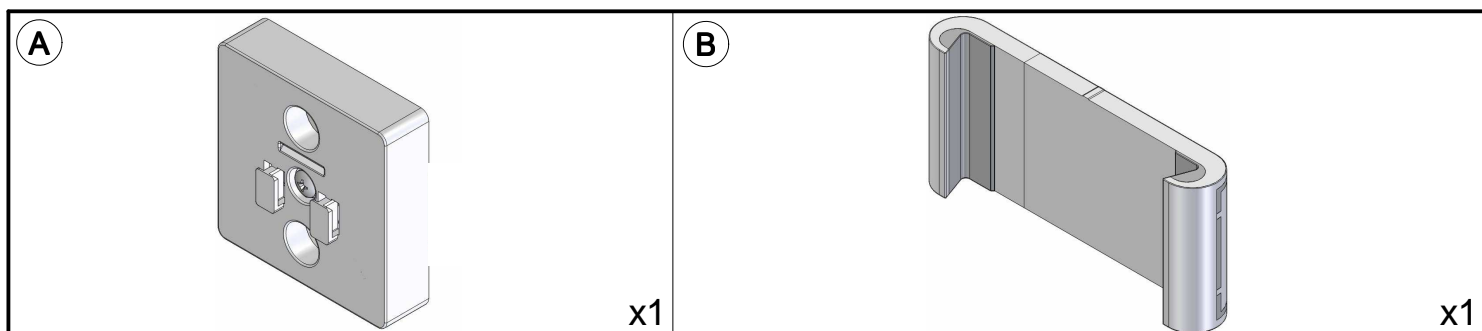

Fits all Tablets 7" - 12" / 17.8 - 30.5cm	Max	
	US 2.2 lbs	EU 1 kg

1C