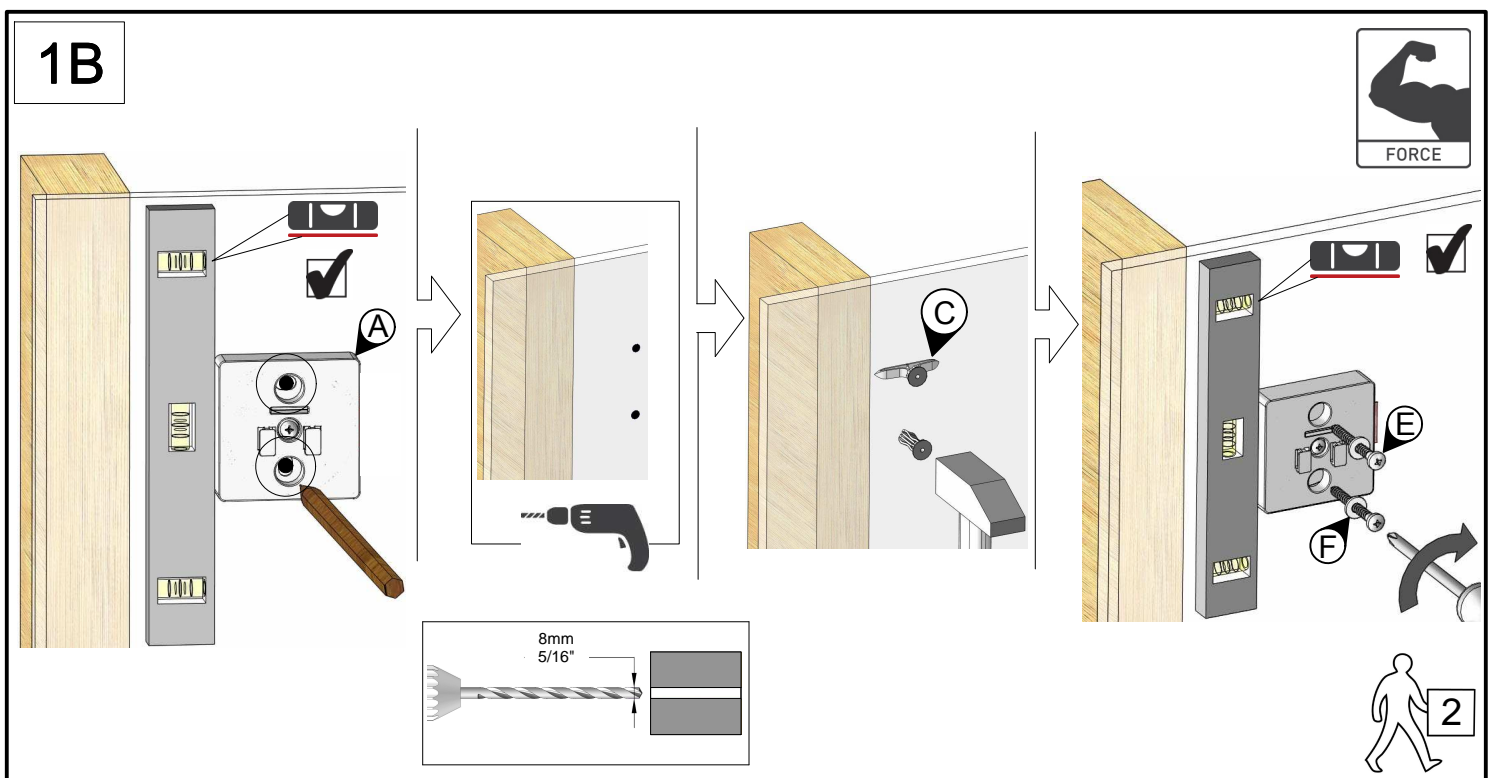

Fits all Tablets 7" - 12" / 17.8 - 30.5cm	Max	
	US 2.2 lbs	EU 1 kg

1C