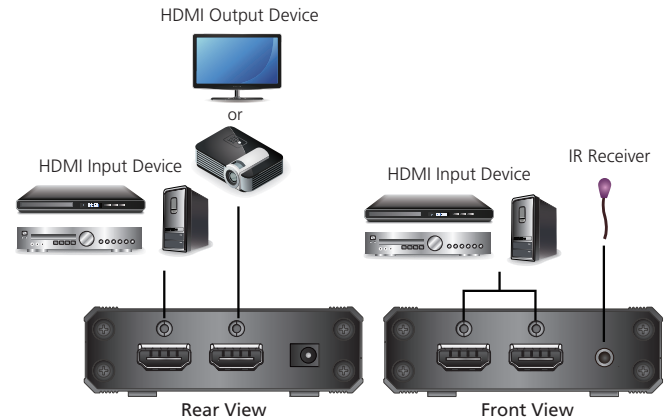

## 3-Port True 4K HDMI Switch VS381B

- The VS381B 3-Port True 4K HDMI Switch with Auto Switching provides you to switch 3 HDMI input sources to an HDMI display. It supports video resolutions up to True 4K (4096 x 2160 @ 60Hz 4:4:4), data rates up to 18 Gbps, HDR, 3D, Deep Color, and HD lossless audio formats. Furthermore, the VS381B offers switching methods between HDMI sources by front panel pushbuttons and IR remote control, enabling users to effortlessly select desired input.

### Features

- Allows up to 3 HDMI input sources to be transmitted to 1 HDMI output display
- Superior video quality – True 4K resolution of 4096 x 2160 / 3840 x 2160 @ 60Hz (4:4:4) up to 5m; HDR supported
- HDMI (3D, Deep Color, 4K, HDR10+, Dolby Vision, HLG)
- HDCP 2.2 compliant
- Auto switching mode for auto port selection
- Switching between HDMI input sources via front panel pushbuttons and IR remote control
- Supports IR extension
- Supports 7.1 channel audio output
- Clear LED indication of device status
- Plug-and-play – no software installation required