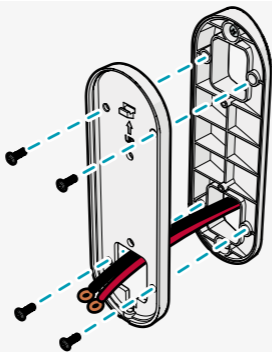

Nedis SmartLife

Wi-Fi Video Doorbell

Installation

WIFICDP40CWT

Scan the QR code for more information about your Nedis product or go to: ned.is/wificdp40cwt

Download

Nedis SmartLife

Option A: Installing the wall bracket with the angle bracket

1

2

Option B: Installing the wall bracket without the angle bracket

Finishing the installation

4

5

Installing the chime batteries

6