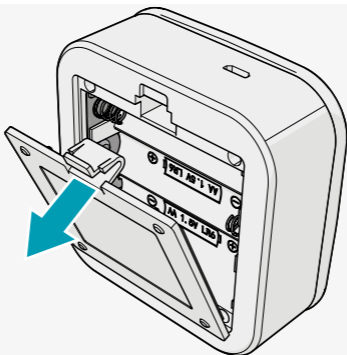

Nedis SmartLife

Wi-Fi Video Doorbell

Installation

WIFICDP40CWT

Scan the QR code for more information about your Nedis product or go to: ned.is/wificdp40cwt

Download

Nedis SmartLife

Option A: Installing the wall bracket with the angle bracket

1

2

Option B: Installing the wall bracket without the angle bracket

Finishing the installation

4

5

Installing the chime batteries

6