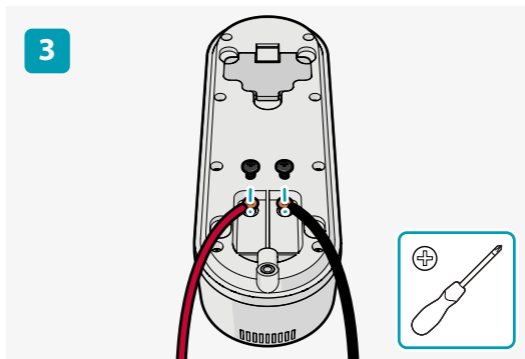

Nedis SmartLife

Wi-Fi Video Doorbell

Installation

WIFICDP40CWT

Scan the QR code for more information about your Nedis product or go to: ned.is/wificdp40cwt

Download

Nedis SmartLife

Option A: Installing the wall bracket with the angle bracket

1

2

Option B: Installing the wall bracket without the angle bracket

Finishing the installation

4

5

Installing the chime batteries

6