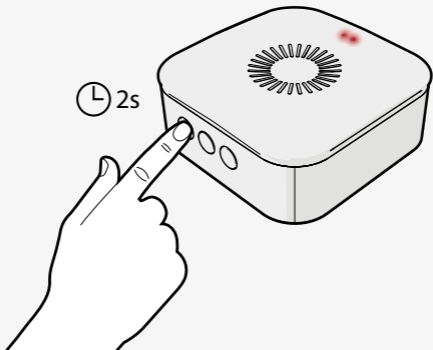

Connecting the chime

8

⌚ 2s