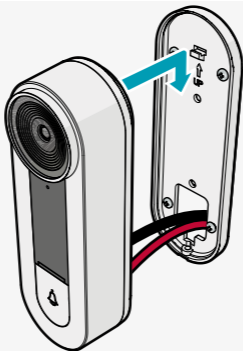

Nedis SmartLife

Wi-Fi Video Doorbell

Installation

WIFICDP40CWT

Scan the QR code for more information about your Nedis product or go to: ned.is/wificdp40cwt

Download

Nedis SmartLife

Option A: Installing the wall bracket with the angle bracket

1

2

Option B: Installing the wall bracket without the angle bracket

Finishing the installation

4

5

Installing the chime batteries

6