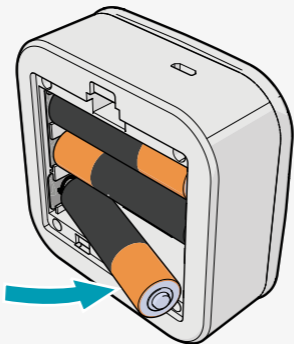

Installing the chime batteries

6

7