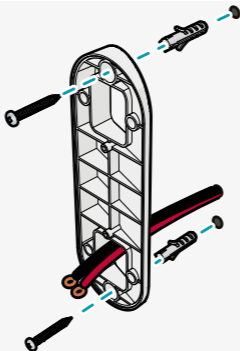

Nedis SmartLife

Wi-Fi Video Doorbell

Installation

WIFICDP40CWT

Scan the QR code for more information about your Nedis product or go to: ned.is/wificdp40cwt

Download

Nedis SmartLife

Option A: Installing the wall bracket with the angle bracket

1

2

Option B: Installing the wall bracket without the angle bracket

Finishing the installation

4

5

Installing the chime batteries

6