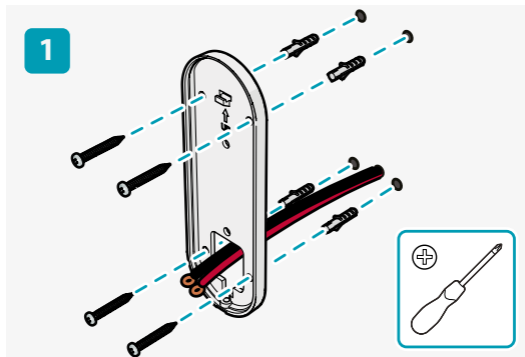

Nedis SmartLife

Wi-Fi Video Doorbell

Installation

WIFICDP40CWT

Scan the QR code for more information about your Nedis product or go to: ned.is/wificdp40cwt

Download

Nedis SmartLife

Option A: Installing the wall bracket with the angle bracket

1

2

Option B: Installing the wall bracket without the angle bracket

Finishing the installation

4

5

Installing the chime batteries

6