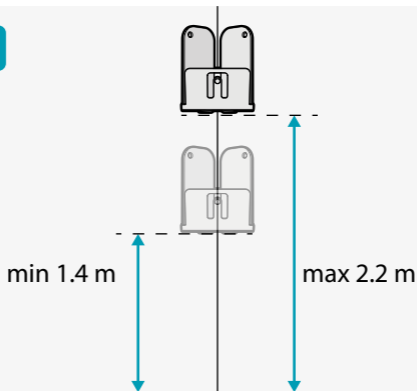

## Installation

---

WIFIFD10WT

Nedis SmartLife

Scan the QR code for more information about your  
Nedis product or go to: [ned.is/kasc800wtw](https://ned.is/kasc800wtw)

Download

Nedis SmartLife

1