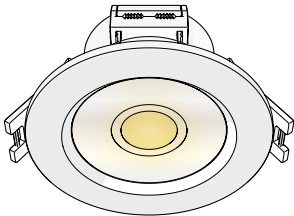

Smart Ceiling Spotlight

Nedis SmartLife

Installation

WIFILCS10WT

Scan the QR code for more information
about your Nedis product or go to:
ned.is/wifilcs10wt

Download

Nedis SmartLife

1