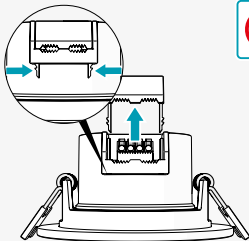

Smart Ceiling Spotlight

Nedis SmartLife

Installation

WIFILCS10WT

Scan the QR code for more information
about your Nedis product or go to:
ned.is/wifilcs10wt

Download

Nedis SmartLife

1

Ø 67 - 75 mm

2

3

10 mm

4

5

6

Nedis B.V.