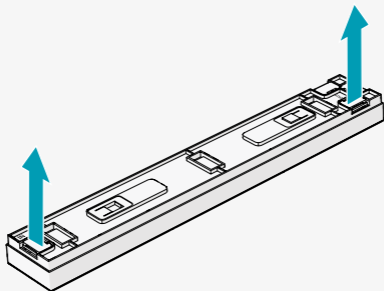


Smart Wi-Fi LED Wall Light

Nedis SmartLife

Installation

WIFILW06RGB

Scan the QR code for more information about your
Nedis product or go to: ned.is/wifilw06rgb

1

Styling options

2