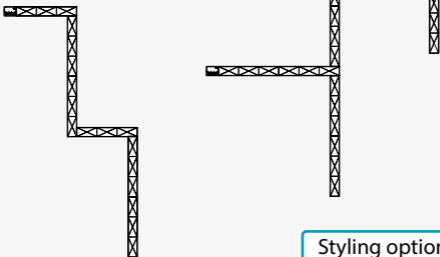


Smart Wi-Fi LED Wall Light

Nedis SmartLife

Installation

WIFILW06RGB

Scan the QR code for more information about your
Nedis product or go to: ned.is/wifilw06rgb

1

Styling options

2