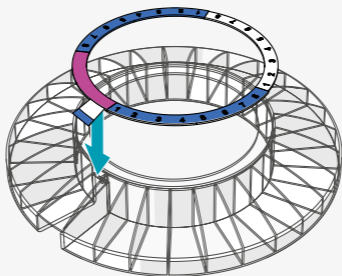

3

Scan the QR code on the frontpage for more information about connecting the product to the Nedis SmartLife app.

4