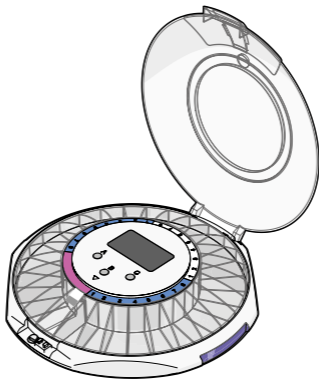

Wi-Fi Smart Automatic Pill Dispenser

Nedis SmartLife

Installation

WIFIPD10WT

Scan the QR code for more information about your
Nedis product or go to: ned.is/wifipd10wt

Download

Nedis SmartLife

1