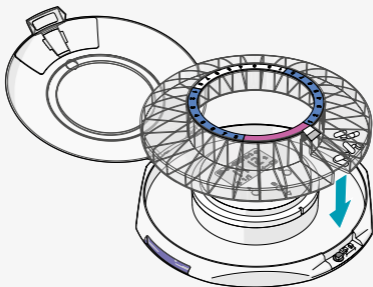

Scan the QR code on the frontpage for more information about connecting the product to the Nedis SmartLife app.

4