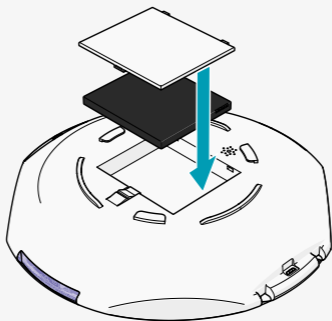

Wi-Fi Smart Automatic Pill Dispenser

Nedis SmartLife

Installation

WIFIPD10WT

Scan the QR code for more information about your
Nedis product or go to: ned.is/wifipd10wt

Download

Nedis SmartLife

1