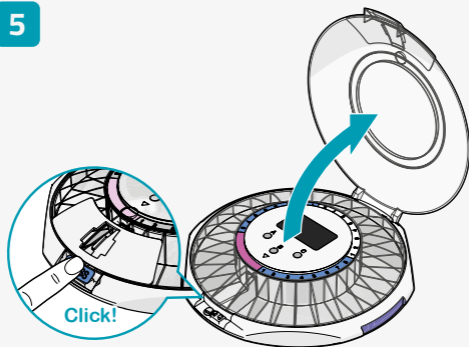

Wi-Fi Smart Automatic Pill Dispenser

Nedis SmartLife

Installation

WIFIPD10WT

Scan the QR code for more information about your
Nedis product or go to: ned.is/wifipd10wt

Download

Nedis SmartLife

1

2

3

Scan the QR code on the frontpage for more information about connecting the product to the Nedis SmartLife app.

4

5

6a

8

6b