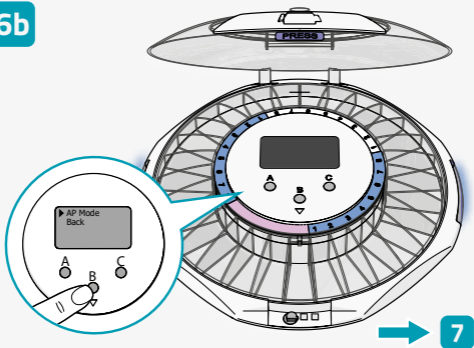

Wi-Fi Smart Automatic Pill Dispenser

Nedis SmartLife

Installation

WIFIPD10WT

Scan the QR code for more information about your
Nedis product or go to: ned.is/wifipd10wt

Download

Nedis SmartLife

1

2

3

Scan the QR code on the frontpage for more information about connecting the product to the Nedis SmartLife app.

4

5

6a

8

6b