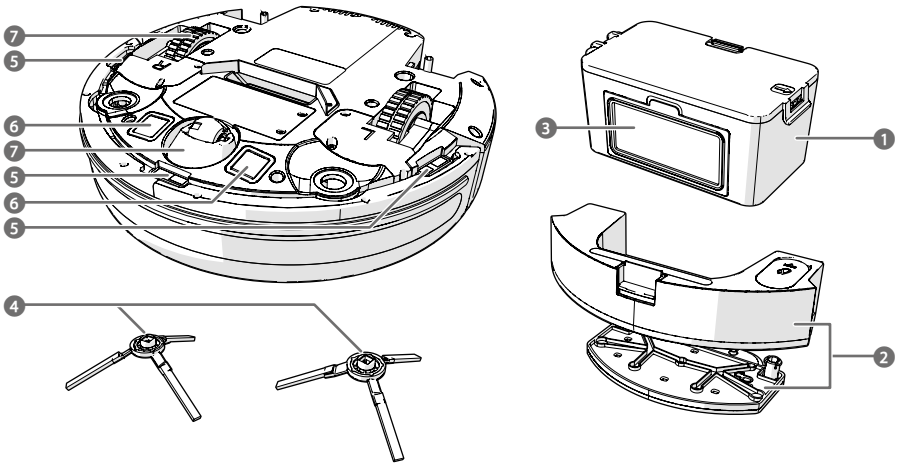

nedis

Vacuum Cleaner spare parts

For WIFIVCR001CBK

WIFIVCB01

ned.is/WIFIVCB01

A**Quick guide****Vacuum Cleaner spare parts**

WIFIVCB01

See manual online: ned.is/WIFIVCB01**Specifications**

Parts	Cleaning frequency	Replacement frequency
Vacuum kit A 1	After each use	-
Mopping kit A 2	After each use	-
HEPA filter A 3	-	Every 2 months
Side brushes A 4	Monthly	Every 3 months
Cliff sensors A 5	Monthly	-
Charging contacts A 6	Monthly	-
Wheels A 7	Monthly	-