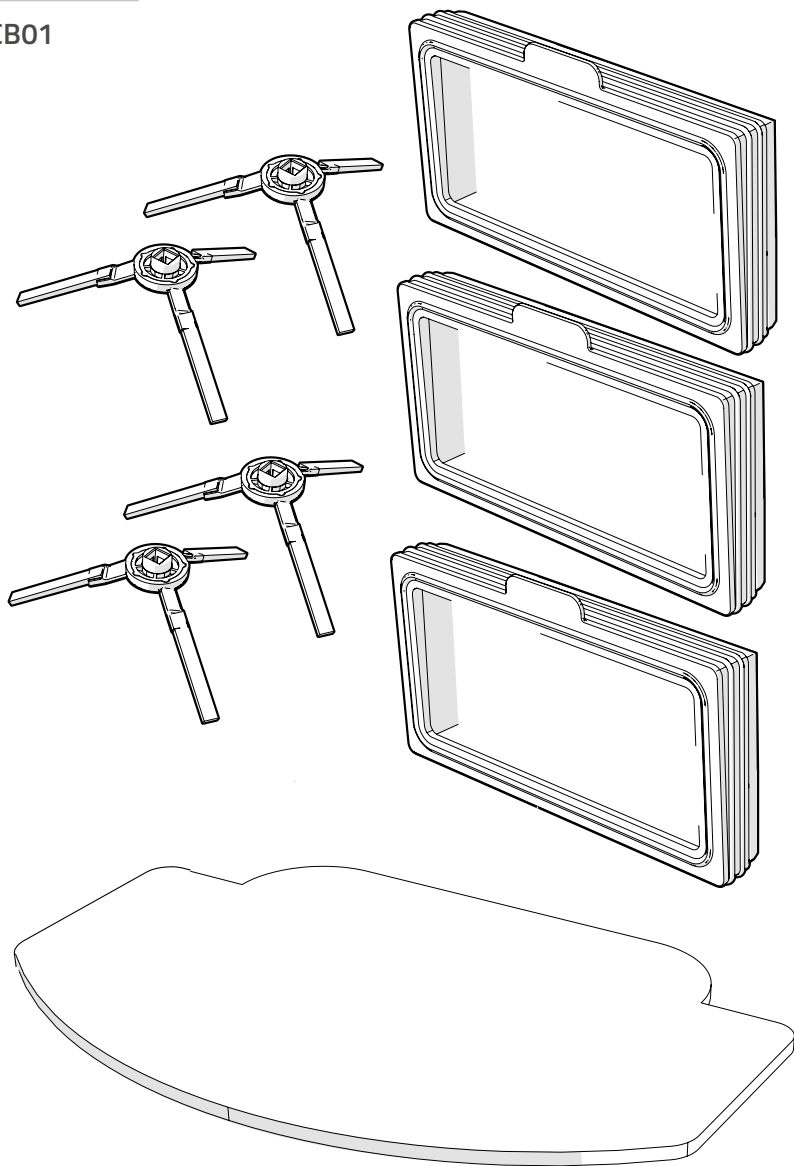

nedis

Vacuum Cleaner spare parts

For WIFIVCR001CBK

WIFIVCB01

ned.is/WIFIVCB01

A**Quick guide****Vacuum Cleaner spare parts**

WIFIVCB01

See manual online: ned.is/WIFIVCB01**Specifications**