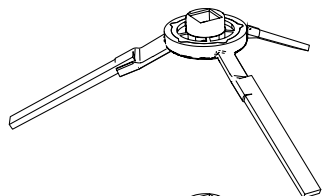

nedis

Vacuum Cleaner spare parts

For WIFIVCL001CBK

WIFIVCB02

ned.is/WIFIVCB02

A

Quick guide

Vacuum Cleaner spare parts

WIFIVCB02

See manual online: ned.is/WIFIVCB02

Specifications

Parts	Cleaning frequency	Replacement frequency
Vacuum kit A 1	After each use	-
Mopping kit A 2	After each use	-
HEPA filter A 3	-	Every 2 months
Primary filter A 4	-	Every 6 months
Roller brush A 5	Weekly	Every 6 months
Side brushes A 6	Monthly	Every 3 months
Roller brush cover A 7	Monthly	-
Sensors A 8	Monthly	-
Charging contacts A 9	Monthly	-
Wheels A 10 11	Monthly	-