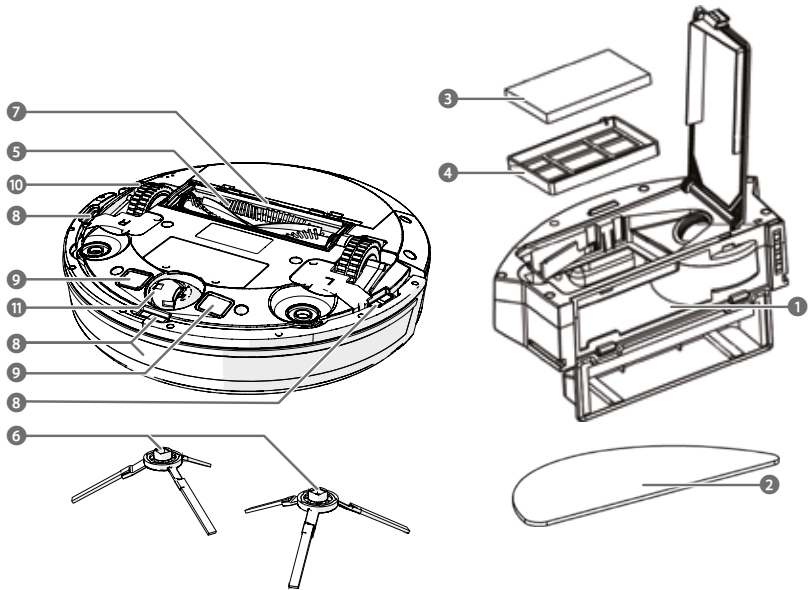

nedis

Vacuum Cleaner spare parts

For WIFIVCL001CBK

WIFIVCB02

ned.is/WIFIVCB02

A

Quick guide

Vacuum Cleaner spare parts

WIFIVCB02

See manual online: ned.is/WIFIVCB02

Specifications

Parts	Cleaning frequency	Replacement frequency
Vacuum kit A 1	After each use	-
Mopping kit A 2	After each use	-
HEPA filter A 3	-	Every 2 months
Primary filter A 4	-	Every 6 months
Roller brush A 5	Weekly	Every 6 months
Side brushes A 6	Monthly	Every 3 months
Roller brush cover A 7	Monthly	-
Sensors A 8	Monthly	-
Charging contacts A 9	Monthly	-
Wheels A 10 11	Monthly	-