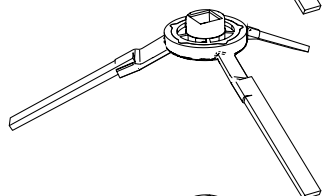

nedis

Vacuum Cleaner spare parts

For WIFIVCL001CBK

WIFIVCB02

ned.is/WIFIVCB02

A

Quick guide

Vacuum Cleaner spare parts

WIFIVCB02

See manual online: ned.is/WIFIVCB02

Specifications

Parts	Cleaning frequency	Replacement frequency
Vacuum kit A 1	After each use	-
Mopping kit A 2	After each use	-
HEPA filter A 3	-	Every 2 months
Primary filter A 4	-	Every 6 months
Roller brush A 5	Weekly	Every 6 months
Side brushes A 6	Monthly	Every 3 months
Roller brush cover A 7	Monthly	-
Sensors A 8	Monthly	-
Charging contacts A 9	Monthly	-
Wheels A 10 11	Monthly	-