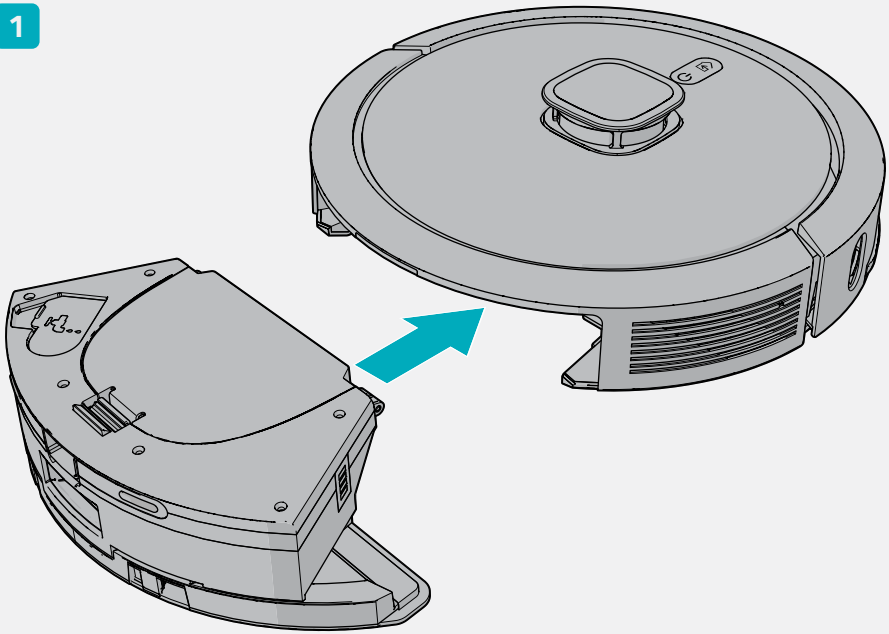

Wi-Fi Smart Laser Robot Vacuum Cleaner

Nedis SmartLife

Installation

WIFIVCL002CBK

Scan the QR code for more information about your
Nedis product or go to: ned.is/wifivcl002cbk

Download

Nedis SmartLife

1