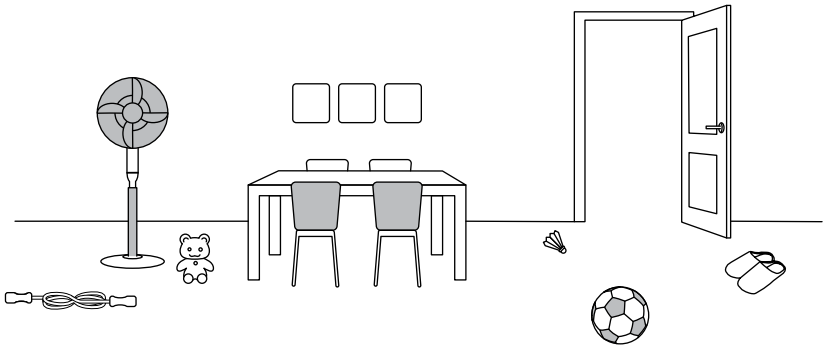

Wi-Fi Smart Laser Robot Vacuum Cleaner

Nedis SmartLife

Installation

WIFIVCL002CBK

Scan the QR code for more information about your
Nedis product or go to: ned.is/wifivcl002cbk

Download

Nedis SmartLife

1