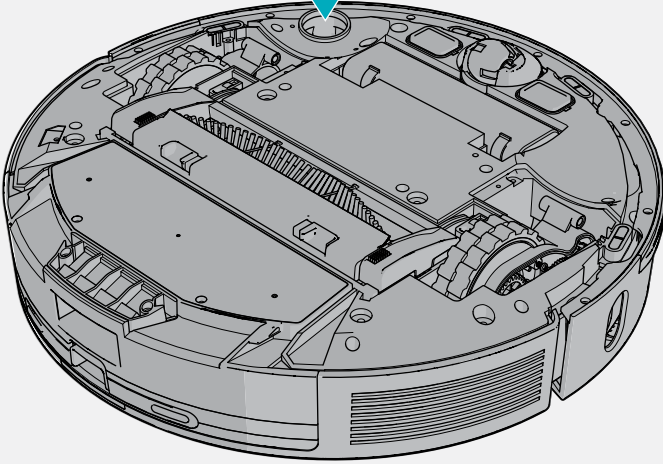

Wi-Fi Smart Laser Robot Vacuum Cleaner

Nedis SmartLife

Installation

WIFIVCL002CBK

Scan the QR code for more information about your
Nedis product or go to: ned.is/wifivcl002cbk

Download

Nedis SmartLife

1

2

3

4

5

6

7

1

For mopping