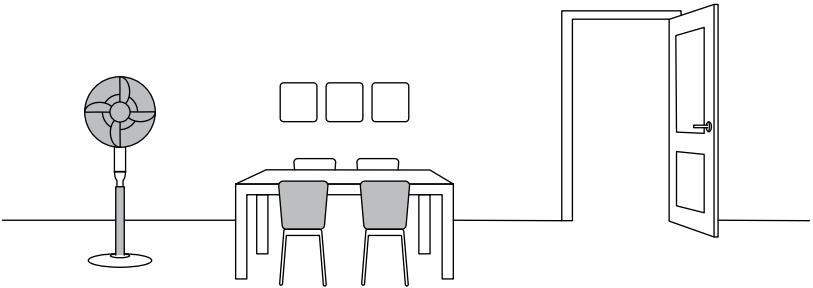

Wi-Fi Smart Laser Robot Vacuum Cleaner

Nedis SmartLife

Installation

WIFIVCL002CBK

Scan the QR code for more information about your
Nedis product or go to: ned.is/wifivcl002cbk

Download

Nedis SmartLife

1