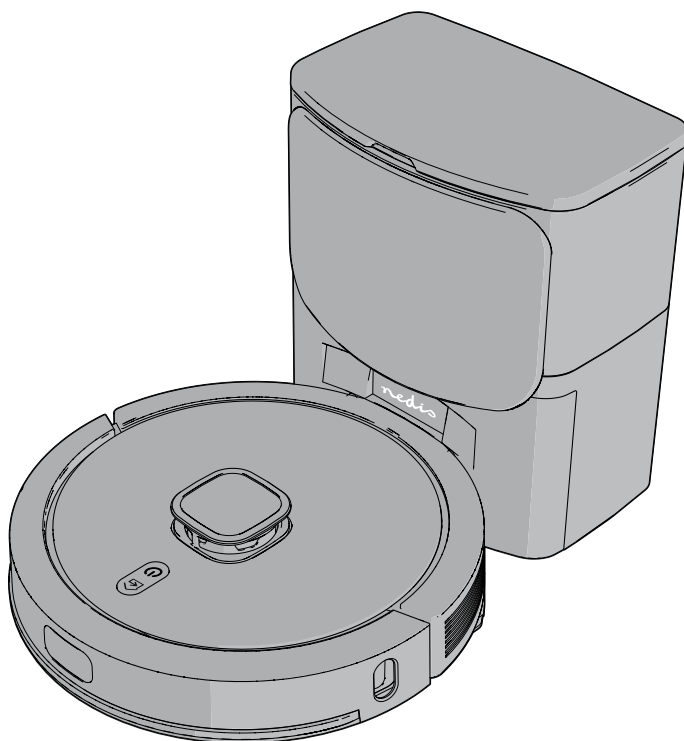

Wi-Fi Smart Laser Robot Vacuum Cleaner

Nedis SmartLife

Installation

WIFIVCL002CBK

Scan the QR code for more information about your
Nedis product or go to: ned.is/wifivcl002cbk

Download

Nedis SmartLife

1

2

3

4

5

6

7

1

For mopping