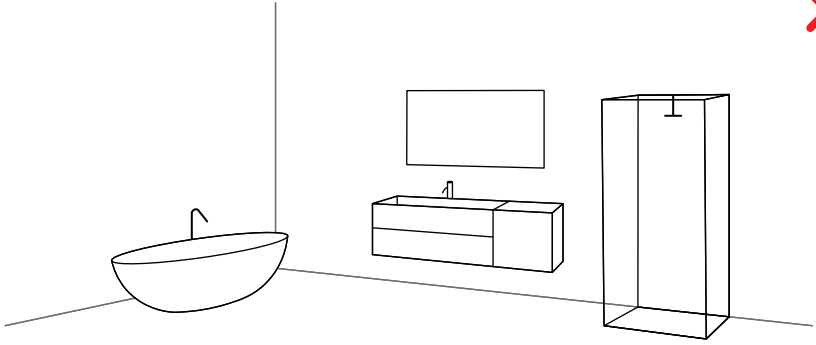

Wi-Fi Smart Laser Robot Vacuum Cleaner

Nedis SmartLife

Installation

WIFIVCL002CBK

Scan the QR code for more information about your
Nedis product or go to: ned.is/wifivcl002cbk

Download

Nedis SmartLife

1