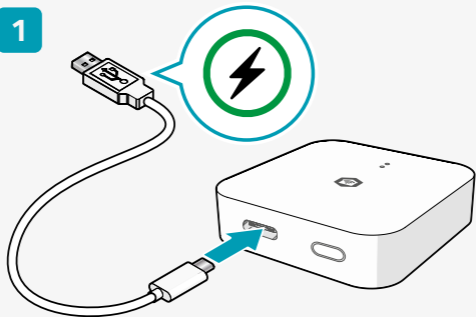


Zigbee & Bluetooth™ Gateway

Nedis SmartLife

Installation

WIFIZBT10WT

Scan the QR code for more information about your
Nedis product or go to: ned.is/wifizbt10wt

Download

Nedis SmartLife

1