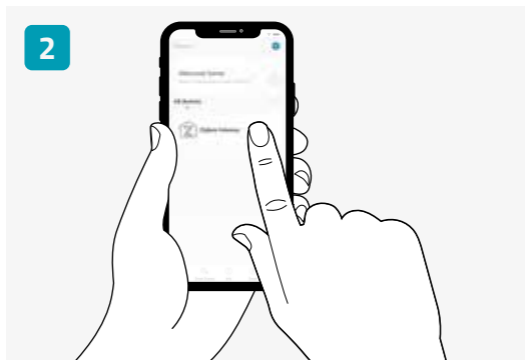

* The product may differ from the image.