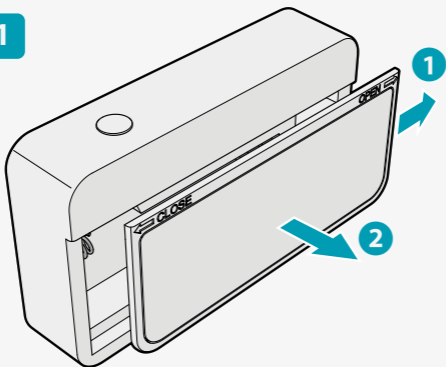

Nedis SmartLife

Zigbee climate sensor

Installation

ZBSC30WT

Scan the QR code for more information about your Nedis product or go to: ned.is/zbsc30wt

Download

Nedis SmartLife

1