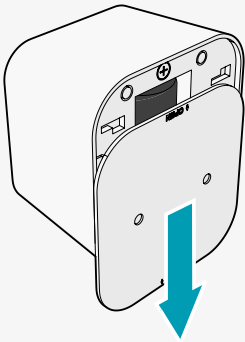

Zigbee Motion Sensor (PIR)

Installation

ZBBSM20WT

Nedis SmartLife

Download

Nedis SmartLife

1

3