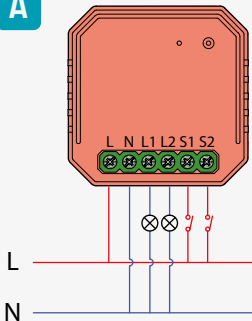

Reitscheweg 1-7
5232 BX 's-Hertogenbosch
the Netherlands
service@nedis.com

Zigbee 1 or 2 Channel Smart Triac Dimmer

Nedis SmartLife

Installation

ZBWD20RD

Download

Nedis SmartLife

1

2

4mm

3 A

With switch

3 B

Without switch

4

5