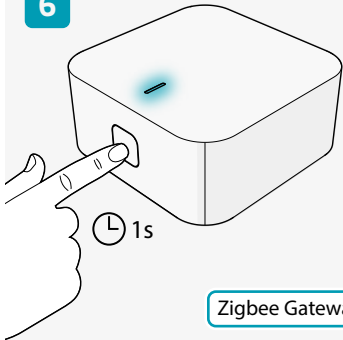

6

Zigbee Gateway

7

⌚ 10s

8

9

Scan the QR code for more information about your Nedis product or go to: **ned.is/zbwd20rd**

Nedis B.V.

Reitscheweg 1-7
5232 BX 's-Hertogenbosch
the Netherlands
service@nedis.com

Zigbee 1 or 2 Channel Smart Triac Dimmer

Nedis SmartLife

Installation

ZBWD20RD

Download

Nedis SmartLife

1

2

4mm

3 A

With switch

3 B

Without switch

4

5